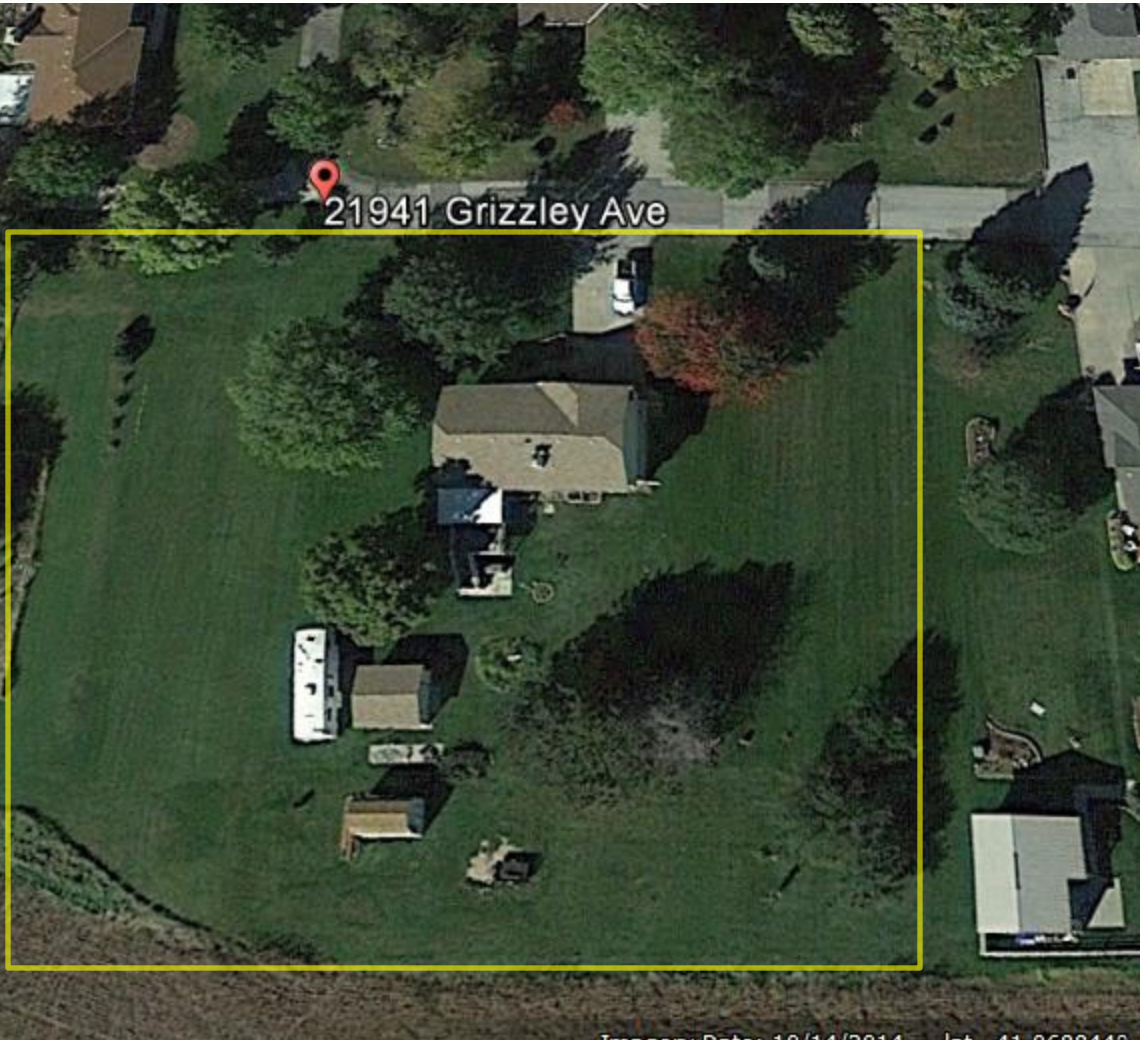

2019 Heartland
Hams WØHLH Field
Days June 22 - 23

Chris & Annette Skinner
KDØIVV
21941 Grizzley Ave.
Glenwood IA 51534

HEARTLAND HAMS

Emergency Communications 📡 Public Service 📡 Amateur Radio Education

2019 HEARTLAND HAMS ARC FIELD DAYS

JUNE 22 & 23

1.5 miles North of
Glenwood off the old
Highway 275 (221st St.)

KDØIVV
Chris & Annette Skinner
21941 Grizzley Ave.
Glenwood IA 51534

Plenty of antenna room,
some shade and plenty of
good food throughout
the day

Don't forget your ground
rods and check before you
pound them in.

1984

Imagery Date: 10/14/2014 Lat: 41.0688448