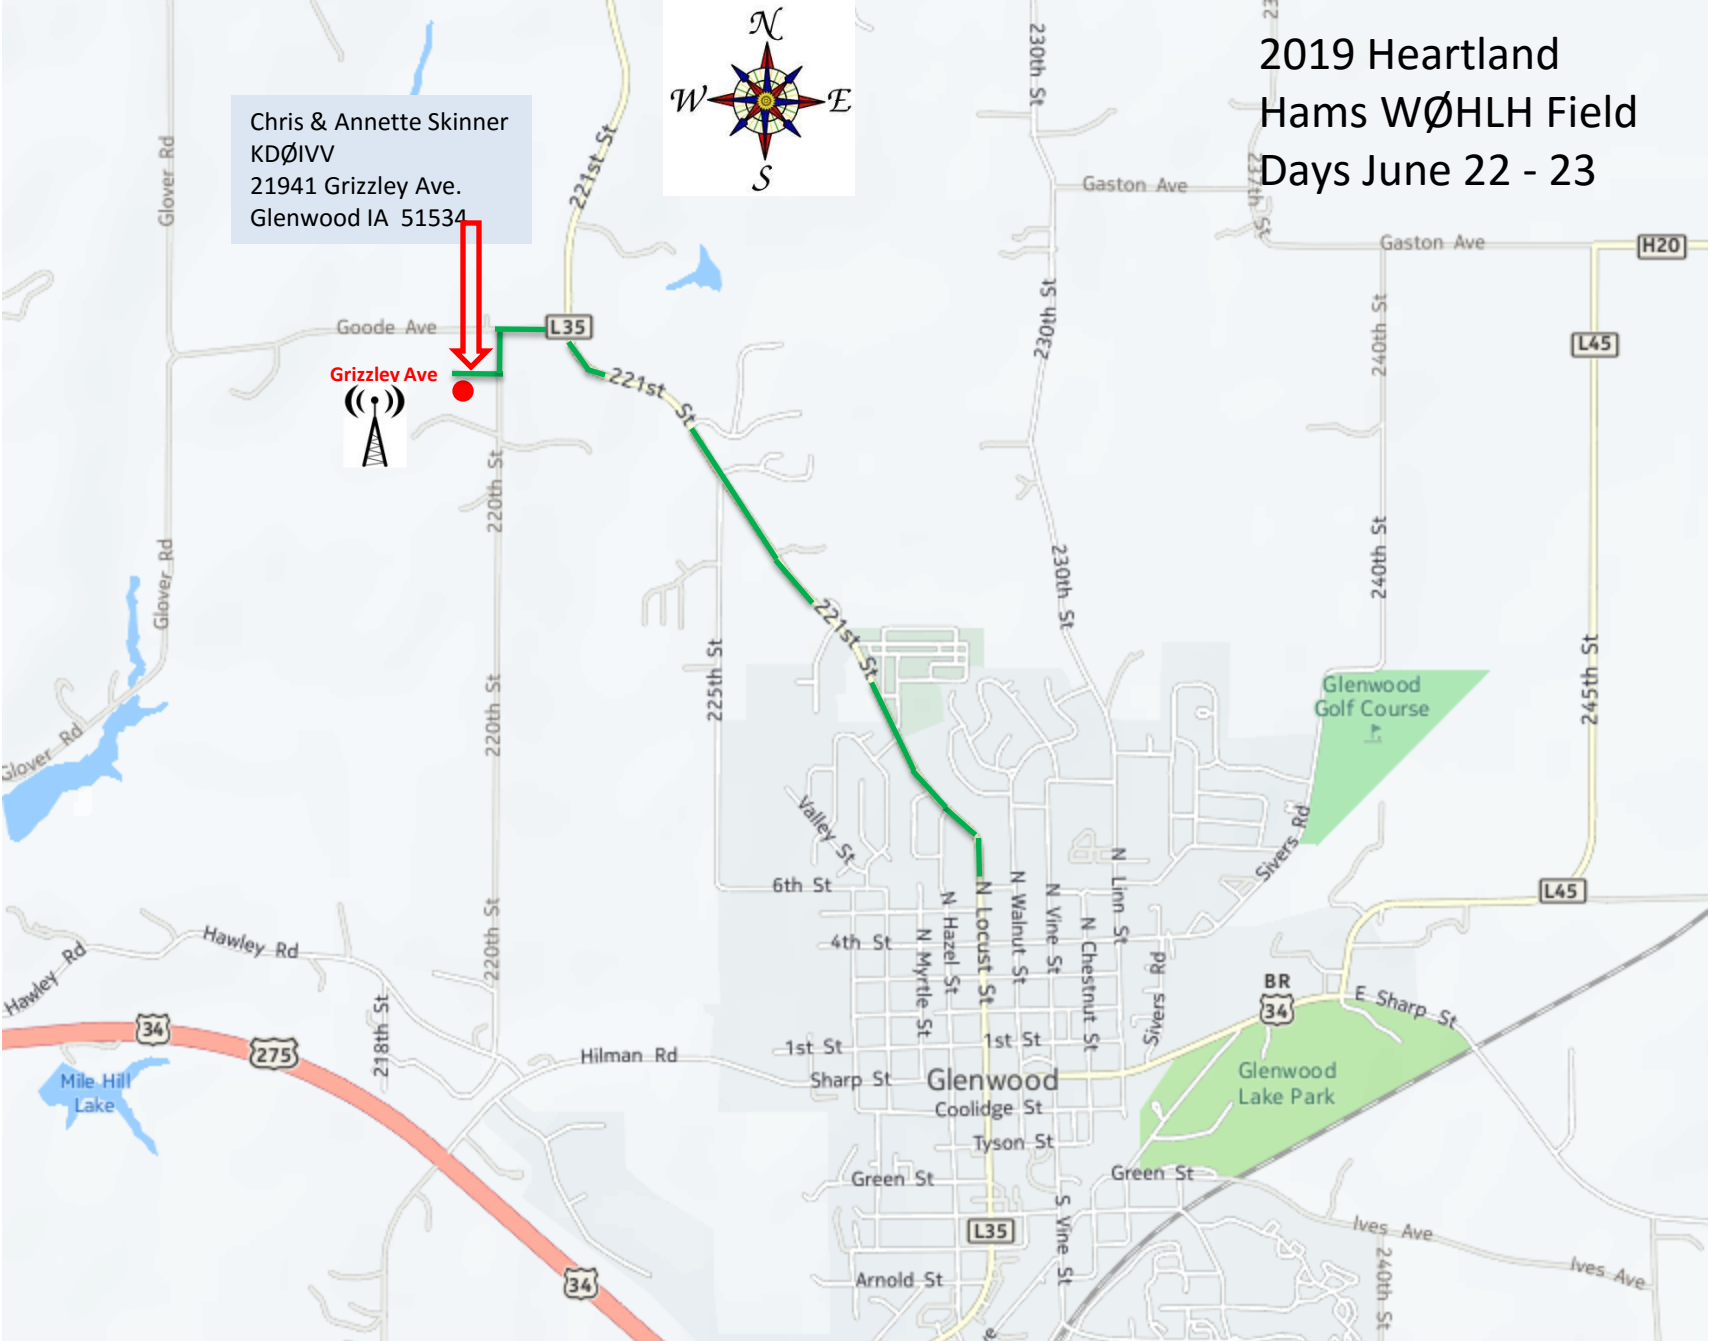

2019 Heartland
Hams WØHLH Field
Days June 22 - 23

Chris & Annette Skinner
KDØIVV
21941 Grizzley Ave.
Glenwood IA 51534

HEARTLAND HAMS

Emergency Communications 📡 Public Service 📡 Amateur Radio Education

2019 HEARTLAND HAMS ARC FIELD DAYS

JUNE 22 & 23

1.5 miles North of
Glenwood off the old
Highway 275 (221st St.)

KDØIVV
Chris & Annette Skinner
21941 Grizzley Ave.
Glenwood IA 51534

Plenty of antenna room,
some shade and plenty of
good food throughout
the day

Don't forget your ground
rods and check before you
pound them in.

1984

Imagery Date: 10/14/2014 Lat: 41.0688448